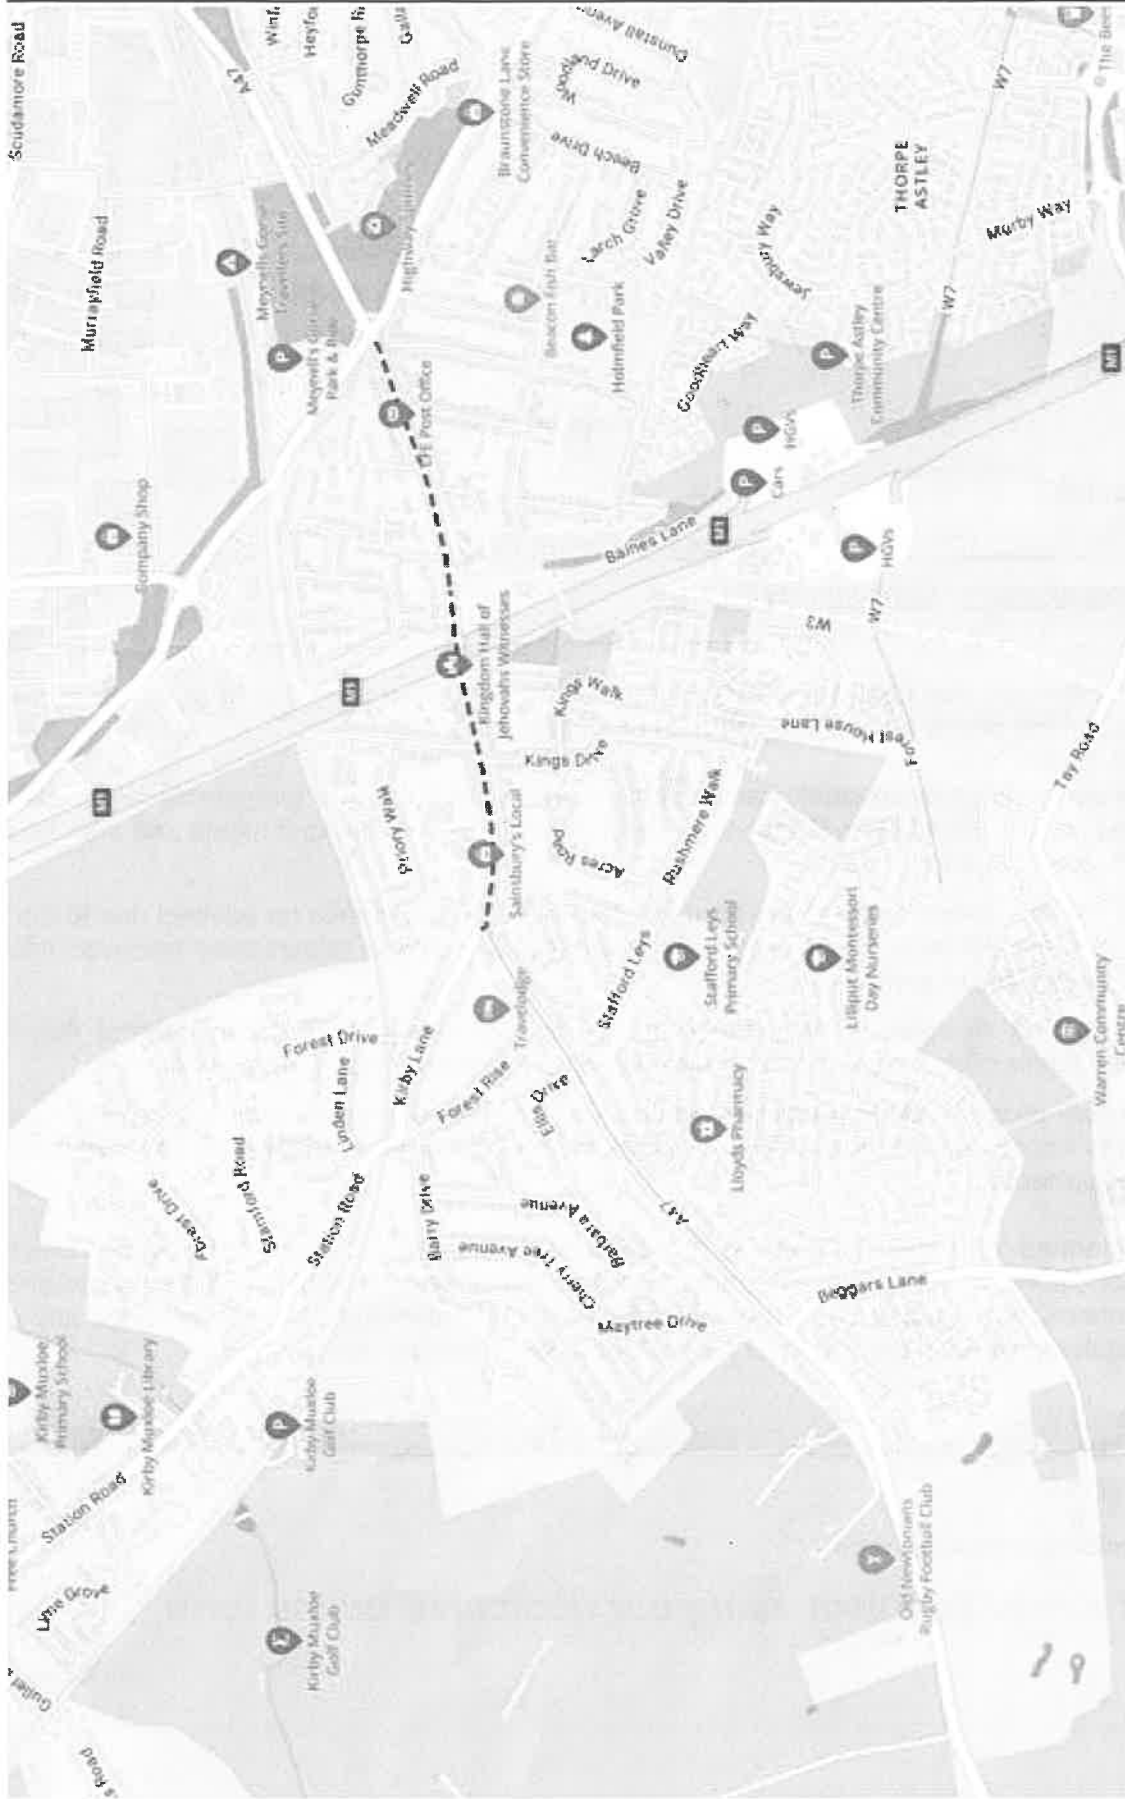

Content in Ordnance Survey data © Crown Copyright and database right 2017
© Crown Copyright and database right 2017 Ordnance Survey 100025671.
You are permitted to use this data solely to view it and to reproduce it in its original form with the
information that is associated with the data. You are not permitted to copy, modify, create
a derivative work or any other data to be used in any other way.
DRAWING NOT TO SCALE

Road Closure
Hinckley Road, Leicester Forest East
8th - 8th March
20.00 - 06.00